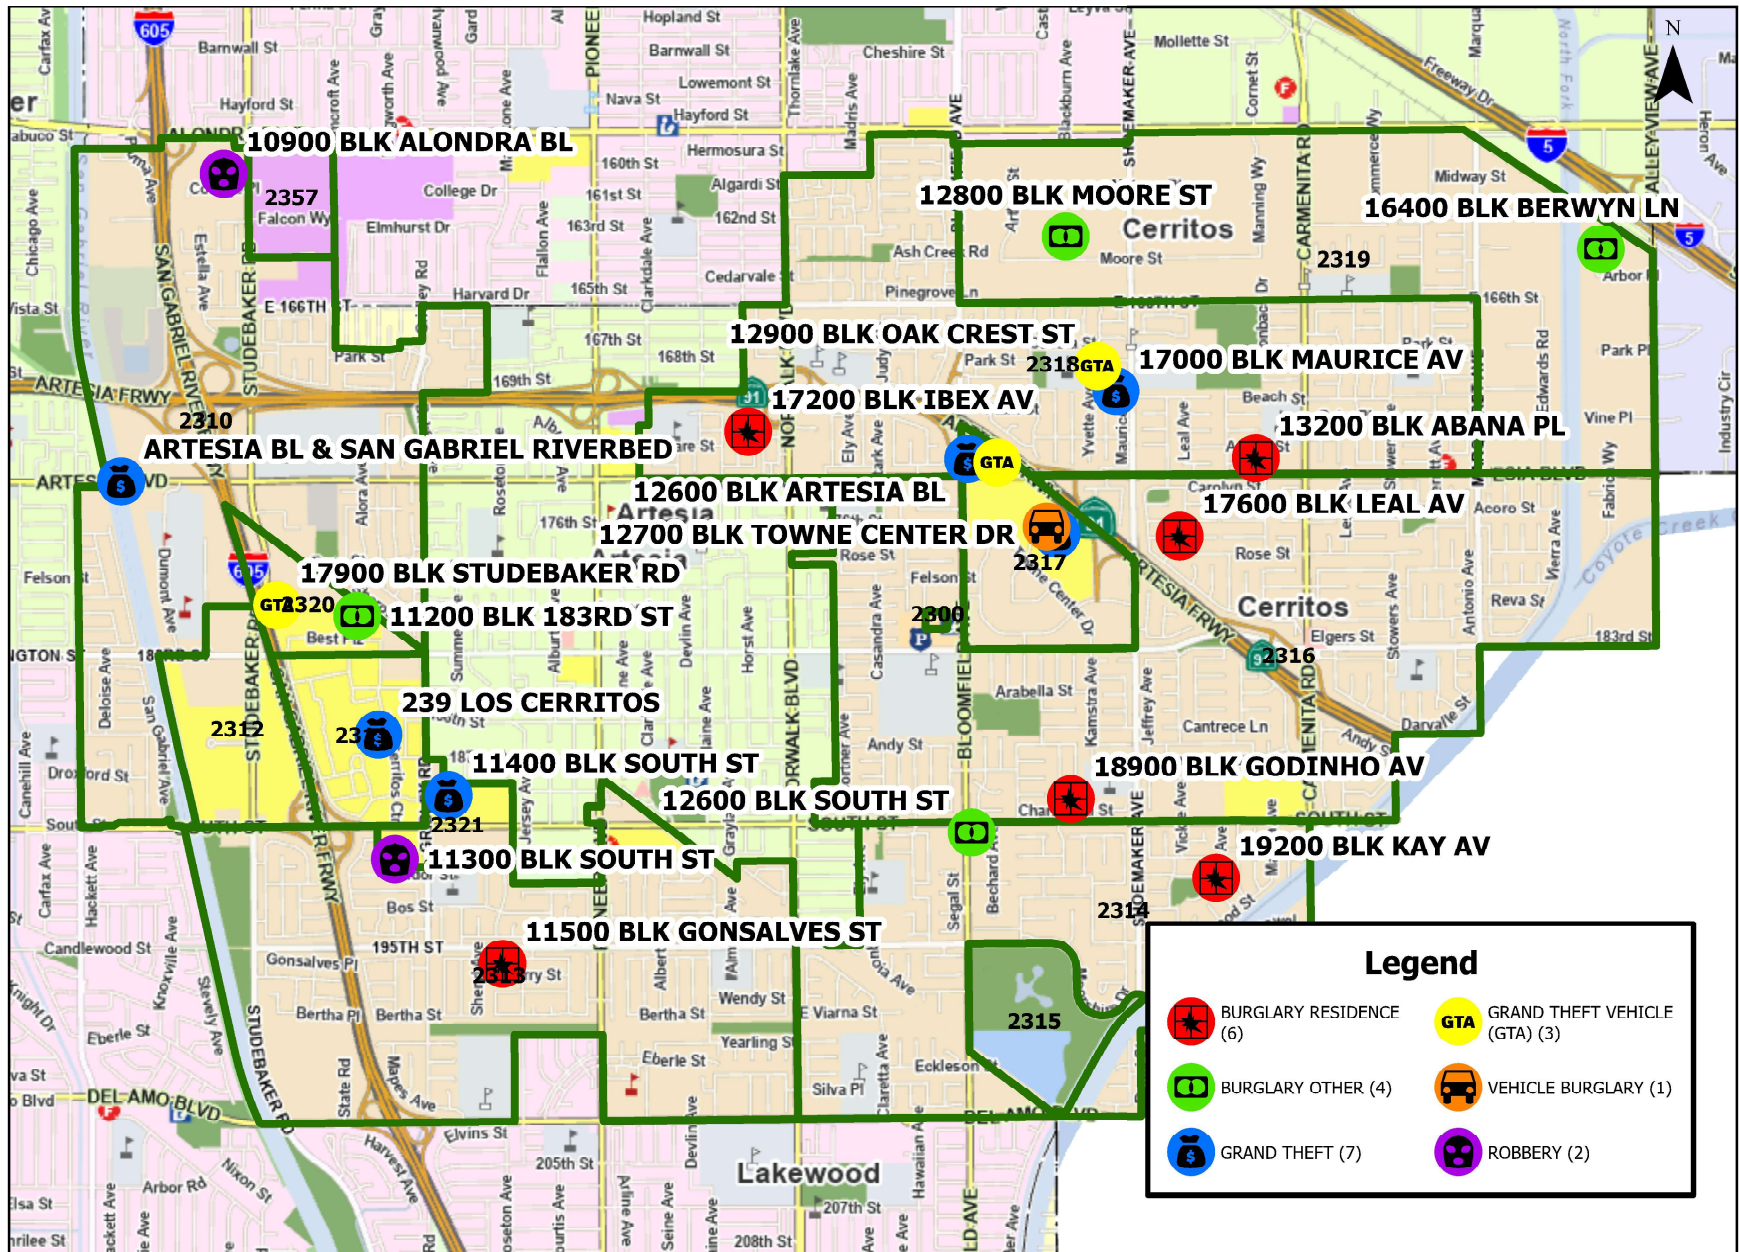

CERRITOS SHERIFF'S STATION WEEKLY PART 1 CRIMES 05/18/26-05/24/26

CREATED BY CAU ON 5/26/2026

DATA SOURCE: LARCIS

MAP DOES NOT INCLUDE LARCENY PETTY THEFT